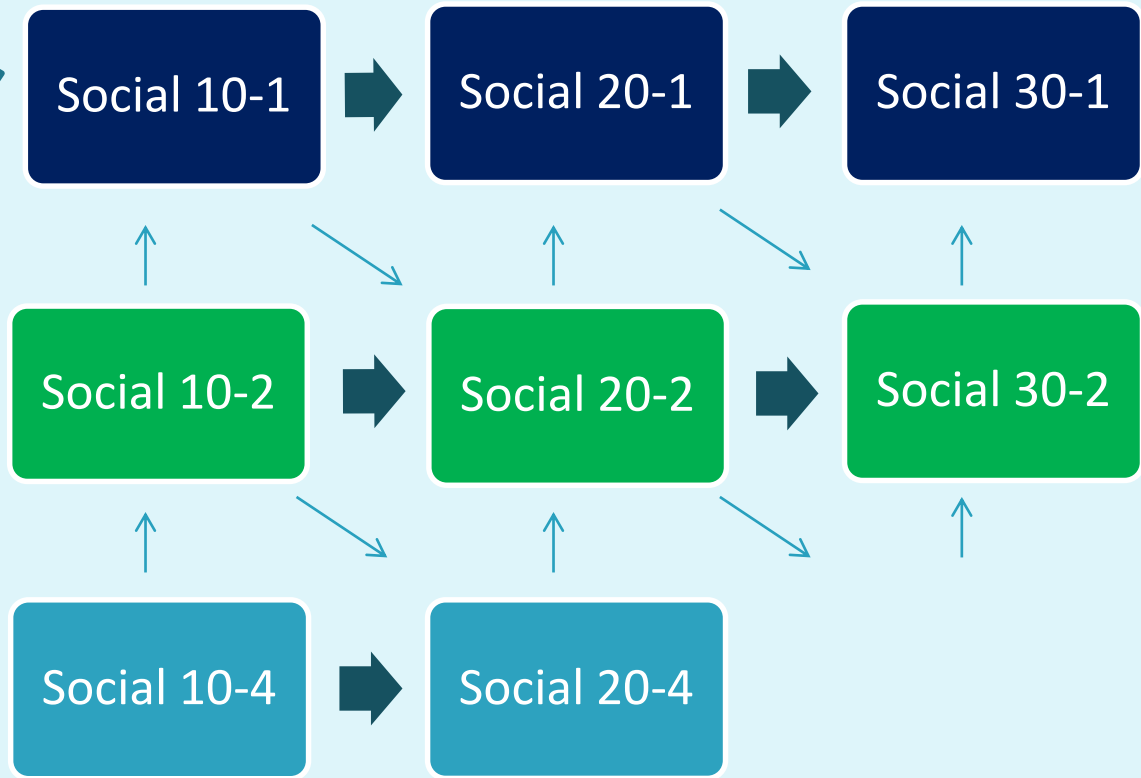

Social Streams

Dash 1 for the strong academic student & meets requirements for all post-secondary programs.

Dash 2 explores the same general concepts as the -1 courses, but the depth of knowledge is less. It is acceptable for many post-secondary programs.

K & E stream only

 Typical progression.

 Possible progression, depending on marks achieved.